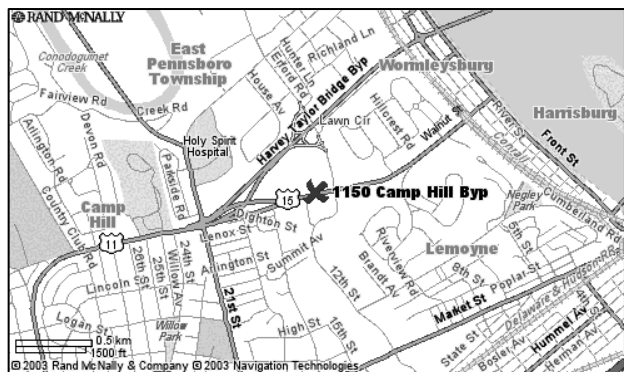

Radisson Penn Harris Hotel and Convention Center

DIRECTIONS

From Harrisburg International Airport and Lancaster	Travel I-283 West toward Harrisburg to I-83 South to Exit 41A (Camp Hill-Route 581 West.) Then take Exit 5A (Camp Hill-Route 15 North.) Follow Route 15 North for about 2 miles and Radisson is on the left.
From Philadelphia Area	Travel I-76 West (PA Turnpike) to Exit 236 (Gettysburg.) Go North on Route 15 for about 6 miles. Radisson is on the left.
From Pittsburgh Area	Travel I-76 East (PA Turnpike) to Exit 236 (Gettysburg.) Go North on Route 15 for about 6 miles. Radisson is on the left.
From New York	From GW Bridge, Holland Tunnel, or Lincoln Tunnel, follow the NJ Turnpike South to Exit 14 (I-78 West.) Then take I-81 South and get off at Exit 65 (Enola/Marysville.) Travel Routes 11/15 South for about 5 miles. At the 5 th traffic light, turn right onto Walnut Street. Go straight for two more lights, and Radisson is on the right.
From Upstate New York, North Eastern PA and Canada	(From the PA border) Travel I-81 South and take Exit 65 (Enola/Marysville.) Travel Routes 11/15 South for about 5 miles. At the 5 th traffic light, turn right onto Walnut Street. Go straight for two more lights, and Radisson is on the right.
From Allentown and Bethlehem	Travel I-78 West to I-81 South and take Exit 65 (Enola/Marysville.) Travel Routes 11/15 South for about 5 miles. At the 5 th traffic light, turn right onto Walnut Street. Go straight for two more lights, and Radisson is on the right.
From York, Baltimore, and Washington D.C.	(From PA border) Travel I-83 North to Exit 41A (Camp Hill-Route 581 West) then take Exit 5A (Camp Hill-Route 15 North). Follow Route 15 North for about 2 miles and Radisson is on the left.
From State College	Travel Route 322 East to Routes 11/15 South. At the 5 th traffic light, turn right onto Walnut Street. Go straight for two more lights, and Radisson is on the right.
From Hershey	Travel Route 322 West to I-83 South. Take Exit 41A (Camp Hill-Route 581 West.) Then take Exit 5A (Camp Hill-Route 15 North.) Follow Route 15 North for about 2 miles and Radisson is on the left.